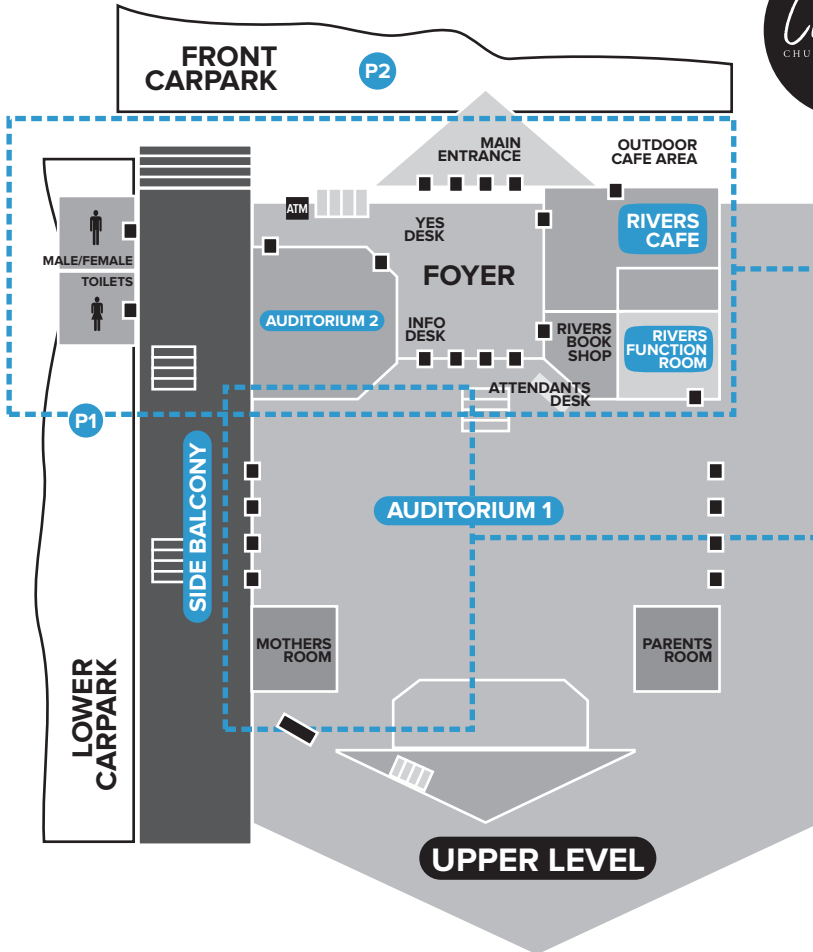

AUDITORIUM MAP

P: 3343 8888
W: citipointechurch.com
322 Wecker Rd, Carindale
Qld, Australia

MEZZANINE LEVEL

LOWER LEVEL