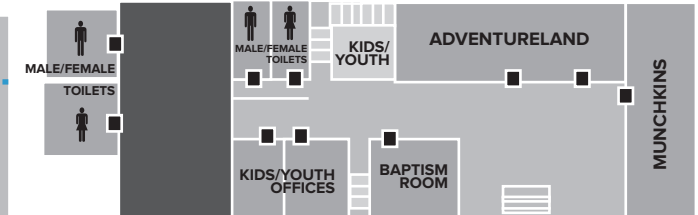

AUDITORIUM MAP

P: 3343 8888
W: citipointechurch.com
322 Wecker Rd, Carindale
Qld, Australia

MEZZANINE LEVEL

LOWER LEVEL